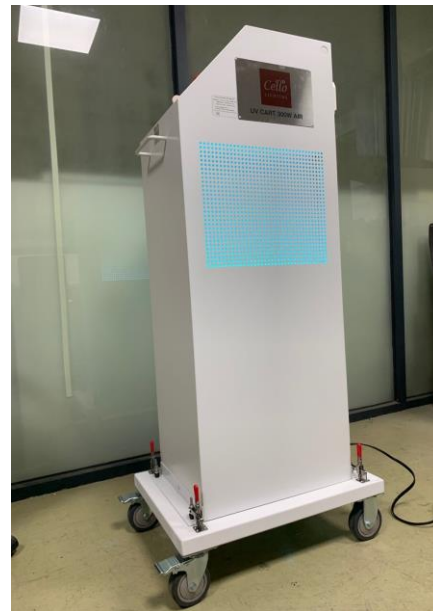

Portable 300-watt Air Only Disinfection

Effectively Disinfects Room Air & is Safe to Operate in Occupied Spaces

Enhance cleaning procedures & stop the spread of germs & viruses

- Offices, Bathrooms & Common Areas
- Schools & Daycare
- Medical & Dental Offices
- Nursing Homes & Eldercare Facilities
- Restaurants & Commercial Kitchens
- Food Processing Facilities
- Gymnasiums & Fitness Centers
- Hotels & Hospitality Facilities
- Hospitals & Urgent Care Clinics
- Locker Rooms

Includes remote control

Effectively kills 99.9% of bacteria, pathogens & inactivates viruses

Germicidal UV disinfection enhances conventional cleaning methods to ensure that whatever pathogens are not “killed” by chemicals and cleaning solutions are deactivated by another (UVC light). In this way our convenient, portable sanitation carts will improve your existing cleaning protocols and offer piece-of-mind to your students, parents, staff, clients, and visitors.

Our Portable 300-watt Air Only GUV Disinfection Cart includes the following:

- Remote control to control on/off switching
- Free mobile app for controlling on/off switching and monitoring work-log activity and location
- 3-year manufacturer’s warranty on parts and lamps
- Rated lamp life is 100,000 hours